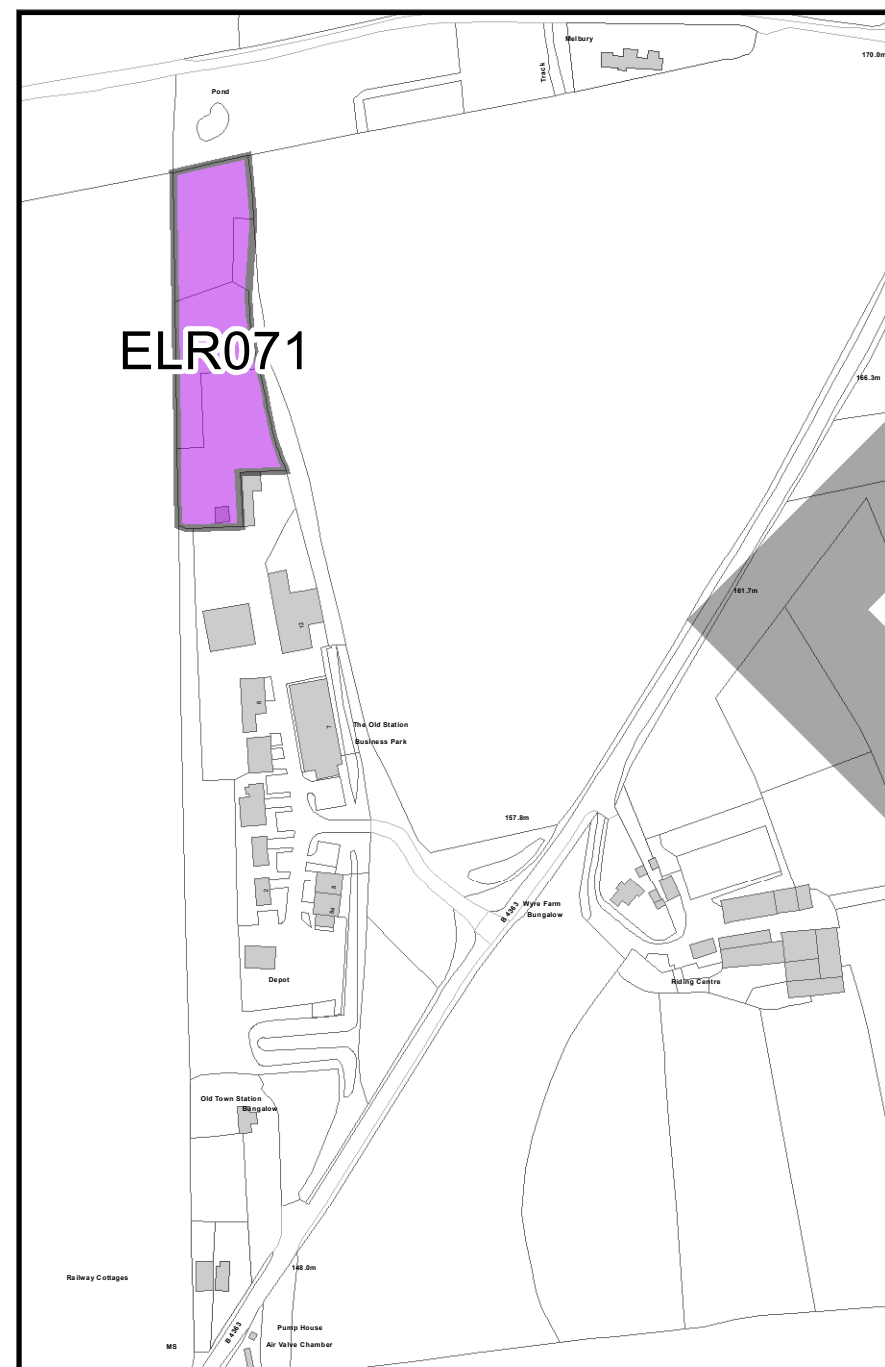

DRAFT SHROPSHIRE COUNCIL POLICY MAP
DRAFT S6: Cleobury Mortimer Area

Draft Policy Map February 2014

Key

-  AONB
-  Scheduled Ancient Monument
-  Community Clusters
-  Community Hub
-  Inset
-  RAMSAR
-  SAC
-  SSSI
-  Registered Parks
-  Mineral Safeguarding Area

© Crown copyright and database rights 2013
Ordnance Survey 100049049

SHROPSHIRE COUNCIL POLICY MAP
S6 Cleobury Mortimer Area
INSETS 1,2,3,4.

Key

- Protected Employment Area
- Housing
- Employment
- Development Boundary
- Scheduled Ancient Monument
- Town Centre
- Conservation Area

© Crown copyright and database rights 2014
 Ordnance Survey 100049049

Draft Policy Map February 2014

Inset 1 Cleobury Mortimer

Inset 2 Land at The Old Station Business Park

Inset 3 Stottesdon

Inset 4 Kinlet