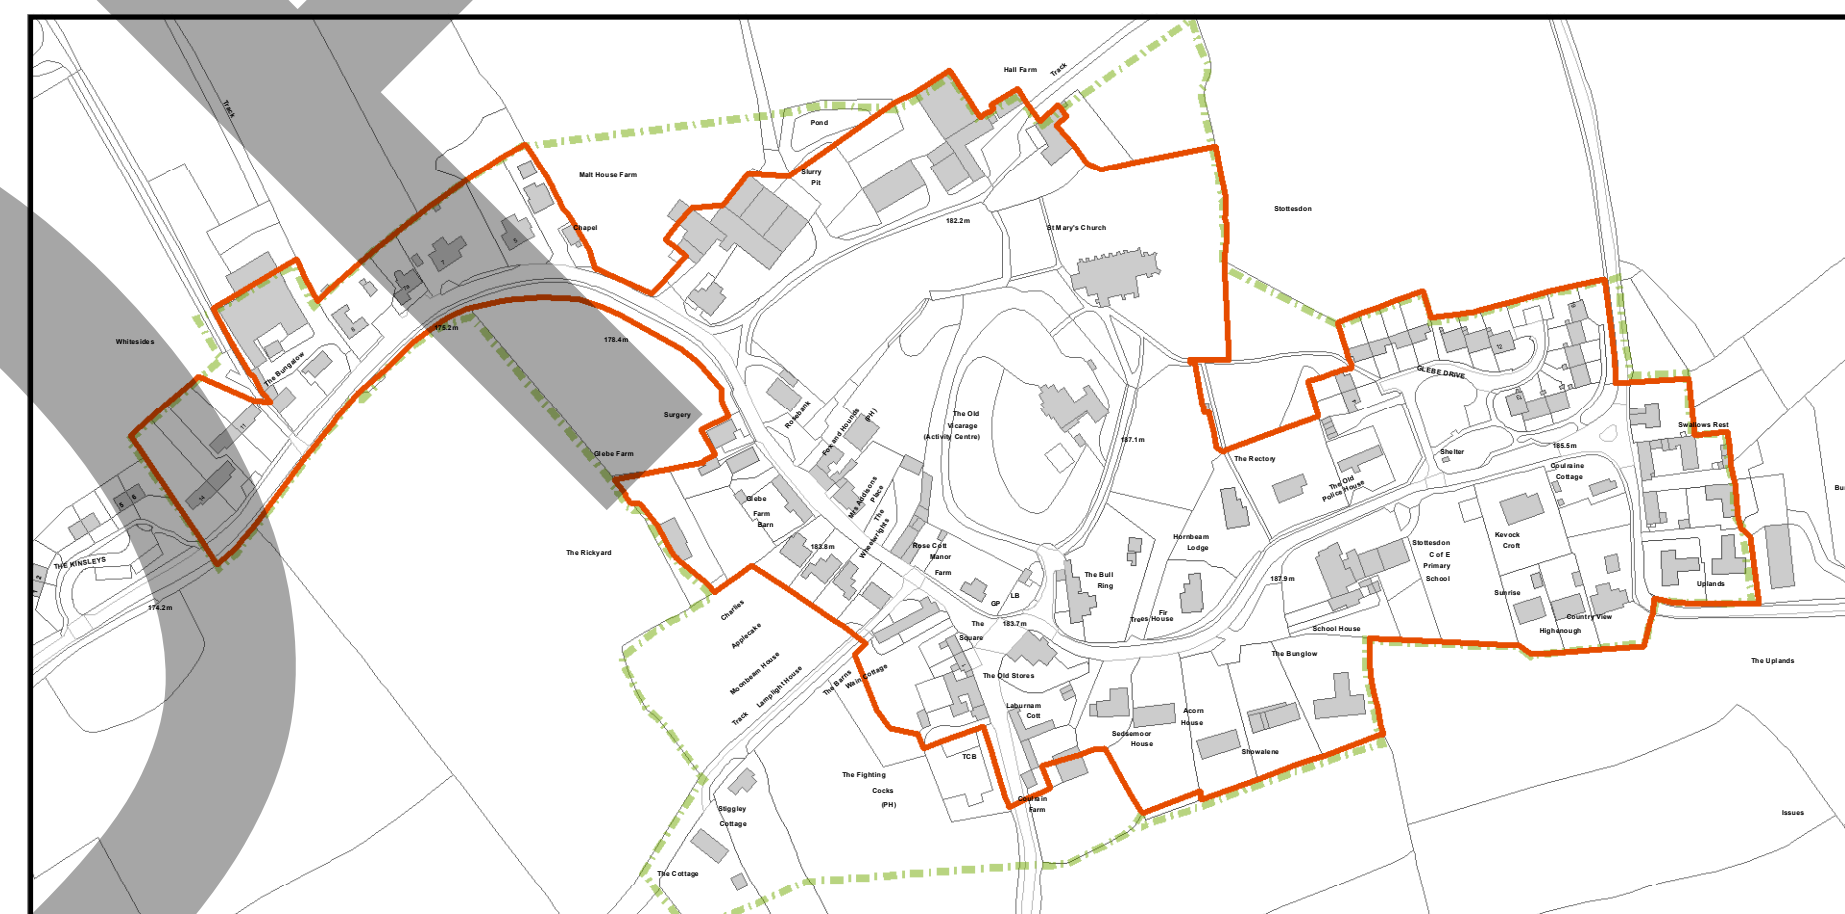

DRAFT SHROPSHIRE COUNCIL POLICY MAP
DRAFT S6: Cleobury Mortimer Area

Draft Policy Map February 2014

Key

-  AONB
-  Scheduled Ancient Monument
-  Community Clusters
-  Community Hub
-  Inset
-  RAMSAR
-  SAC
-  SSSI
-  Registered Parks
-  Mineral Safeguarding Area

© Crown copyright and database rights 2013
Ordnance Survey 100049049

SHROPSHIRE COUNCIL POLICY MAP
S6 Cleobury Mortimer Area
INSETS 1,2,3,4.

Key

- Protected Employment Area
- Housing
- Employment
- Development Boundary
- Scheduled Ancient Monument
- Town Centre
- Conservation Area

© Crown copyright and database rights 2014
 Ordnance Survey 100049049

Draft Policy Map February 2014

Inset 1 Cleobury Mortimer

Inset 2 Land at The Old Station Business Park

Inset 3 Stottesdon

Inset 4 Kinlet