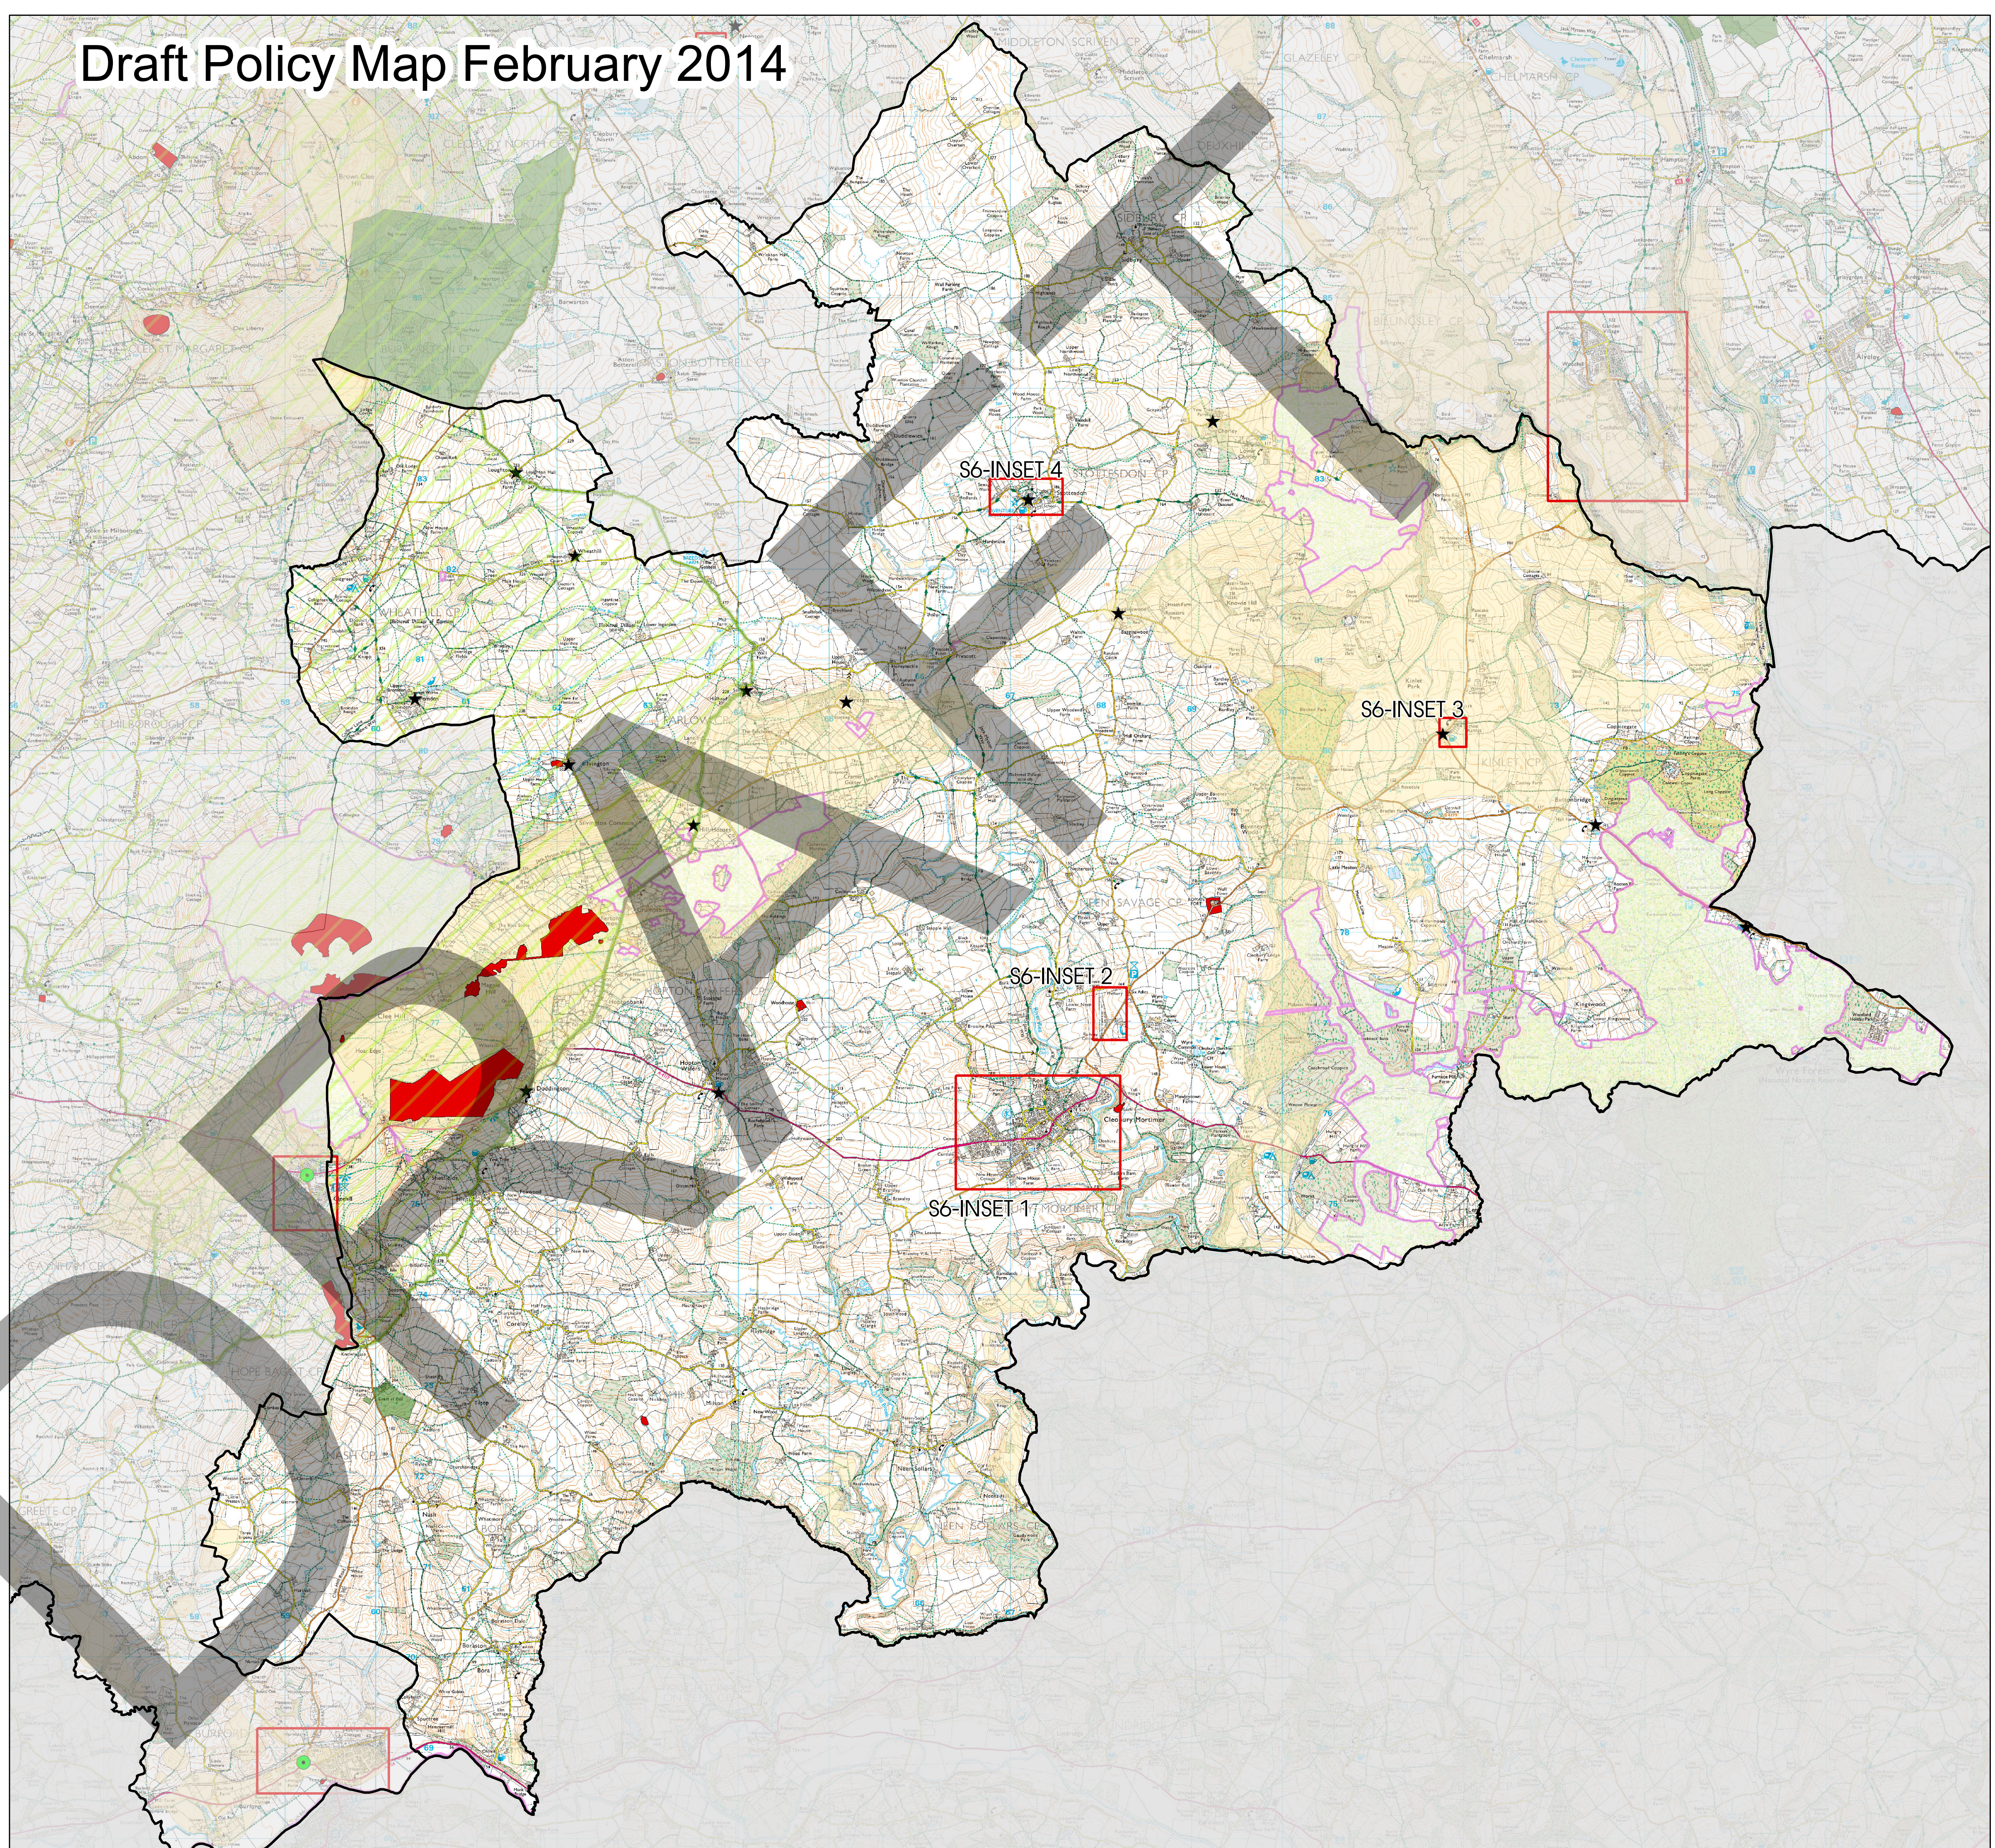

DRAFT SHROPSHIRE COUNCIL POLICY MAP
DRAFT S6: Cleobury Mortimer Area

Draft Policy Map February 2014

Key

-  AONB
-  Scheduled Ancient Monument
-  Community Clusters
-  Community Hub
-  Inset
-  RAMSAR
-  SAC
-  SSSI
-  Registered Parks
-  Mineral Safeguarding Area

© Crown copyright and database rights 2013
Ordnance Survey 100049049

SHROPSHIRE COUNCIL POLICY MAP
S6 Cleobury Mortimer Area
INSETS 1,2,3,4.

Key

- Protected Employment Area
- Housing
- Employment
- Development Boundary
- Scheduled Ancient Monument
- Town Centre
- Conservation Area

© Crown copyright and database rights 2014
 Ordnance Survey 100049049

Draft Policy Map February 2014

Inset 1 Cleobury Mortimer

Inset 2 Land at The Old Station Business Park

Inset 3 Stottesdon

Inset 4 Kinlet